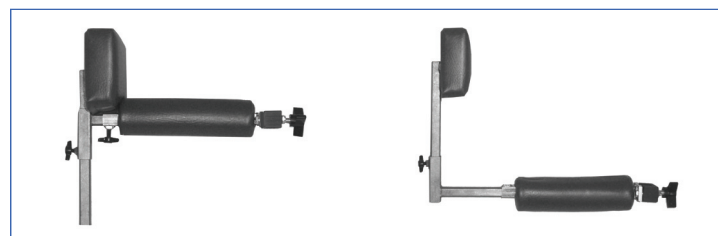

Superstand is engineered to grow with your standing needs. Superstand fits clients from 66-122cm and Superstand youth fits clients from 102-152cm allowing for maximum growth throughout each individual standing program, while maintaining full positioning capabilities. Multiple choices in pad mounting brackets allow for size and growth changes and orthopaedic positioning needs.

SUPINE

PRONE

Options & Accessories

A range of accessories allows the Therapist to configure the Superstand to the individual child's clinical requirements.

Shoe Holders

Steel Casters

Size Adjustable Knee Pads

Activity Bowl

Height Adjustable Pommel with Rigid Hip Pad

Tray
 Standard Tray is: Superstand: 51cm Wide x 48cm Deep & Superstand Youth: 71cm Wide x 61cm Deep

Custom Tray:
 Need to supply measurements for Width and Depth. Also supply any information for cutouts and modifications desired by providing a paper or cardboard template.